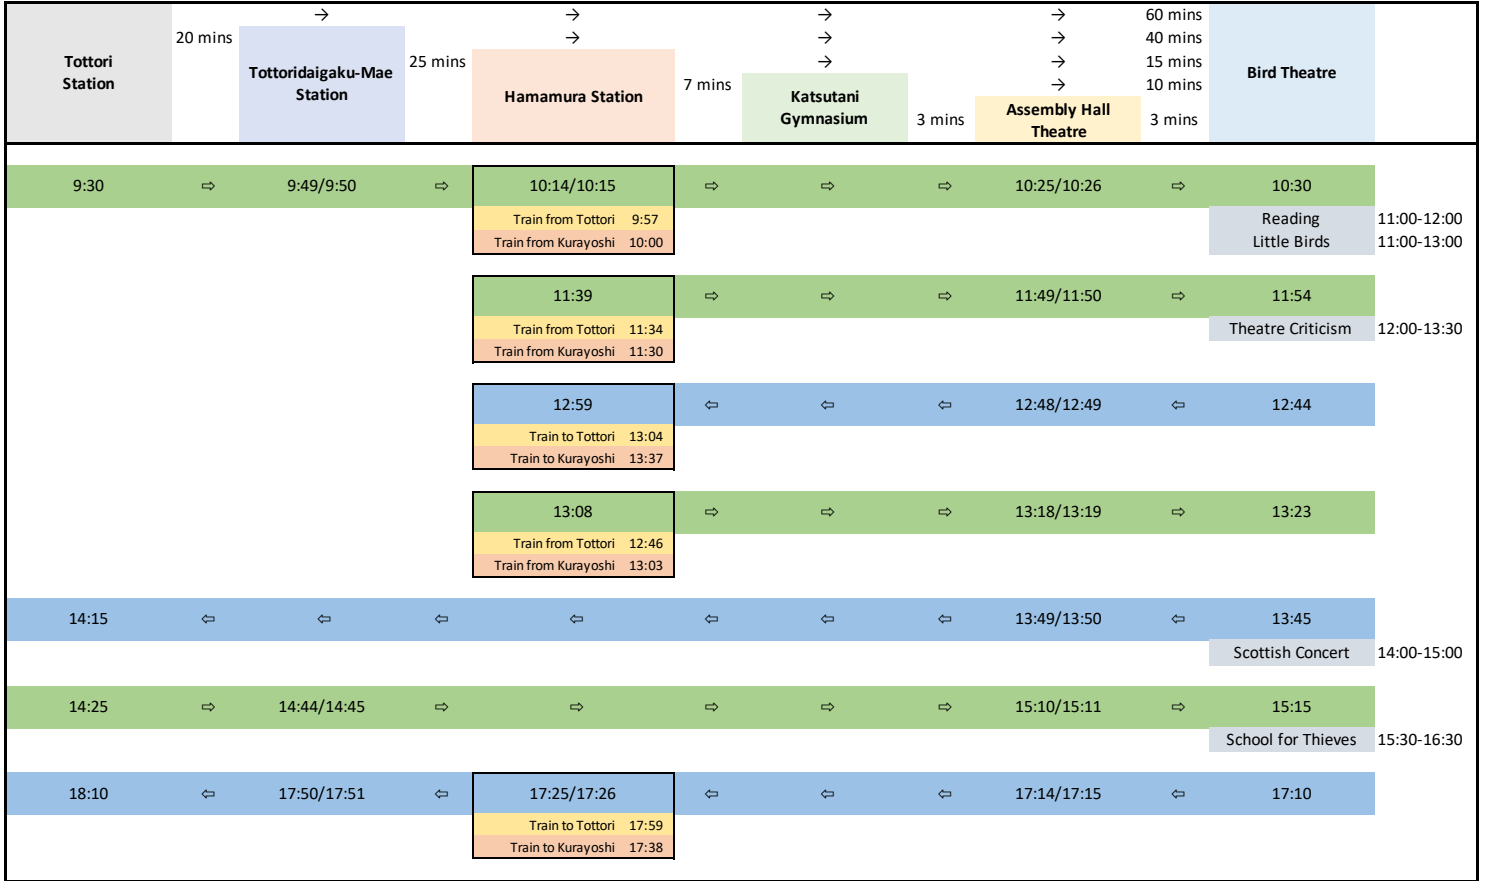

Monday 18th September